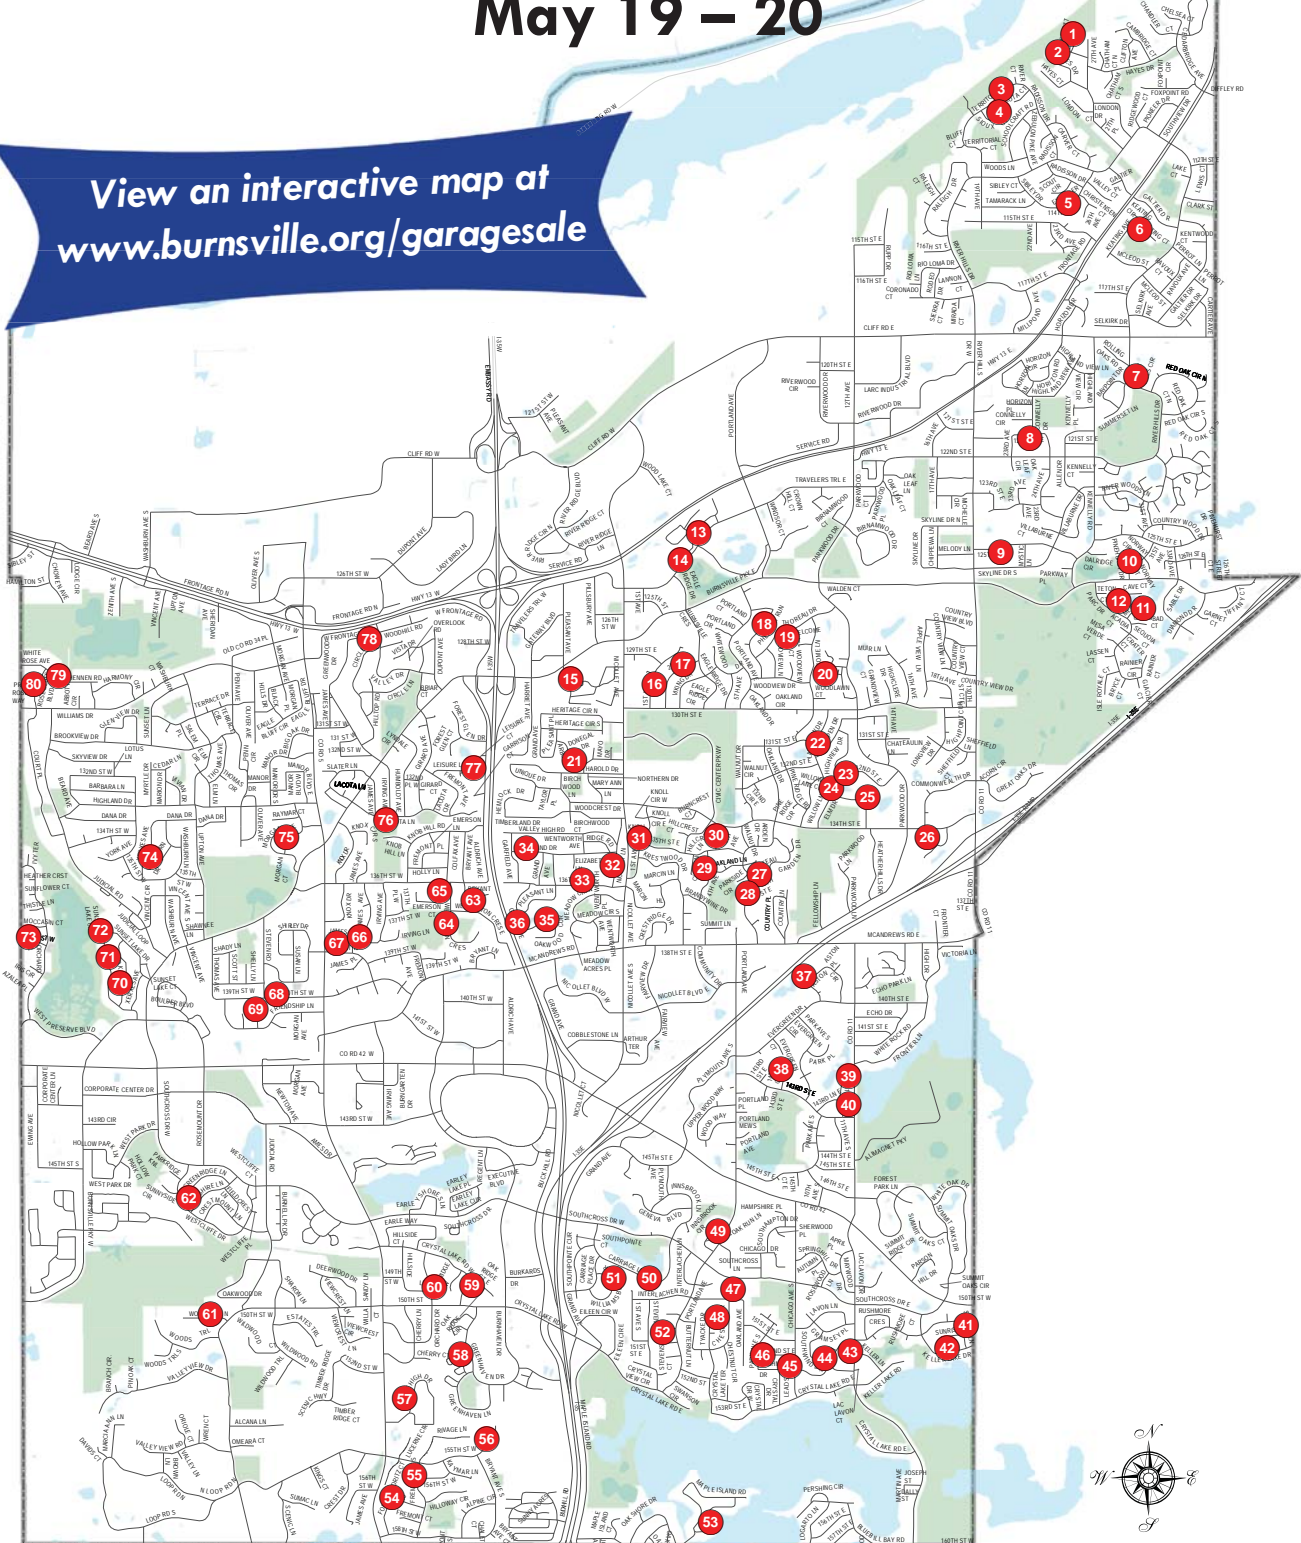

List of addresses on page 2